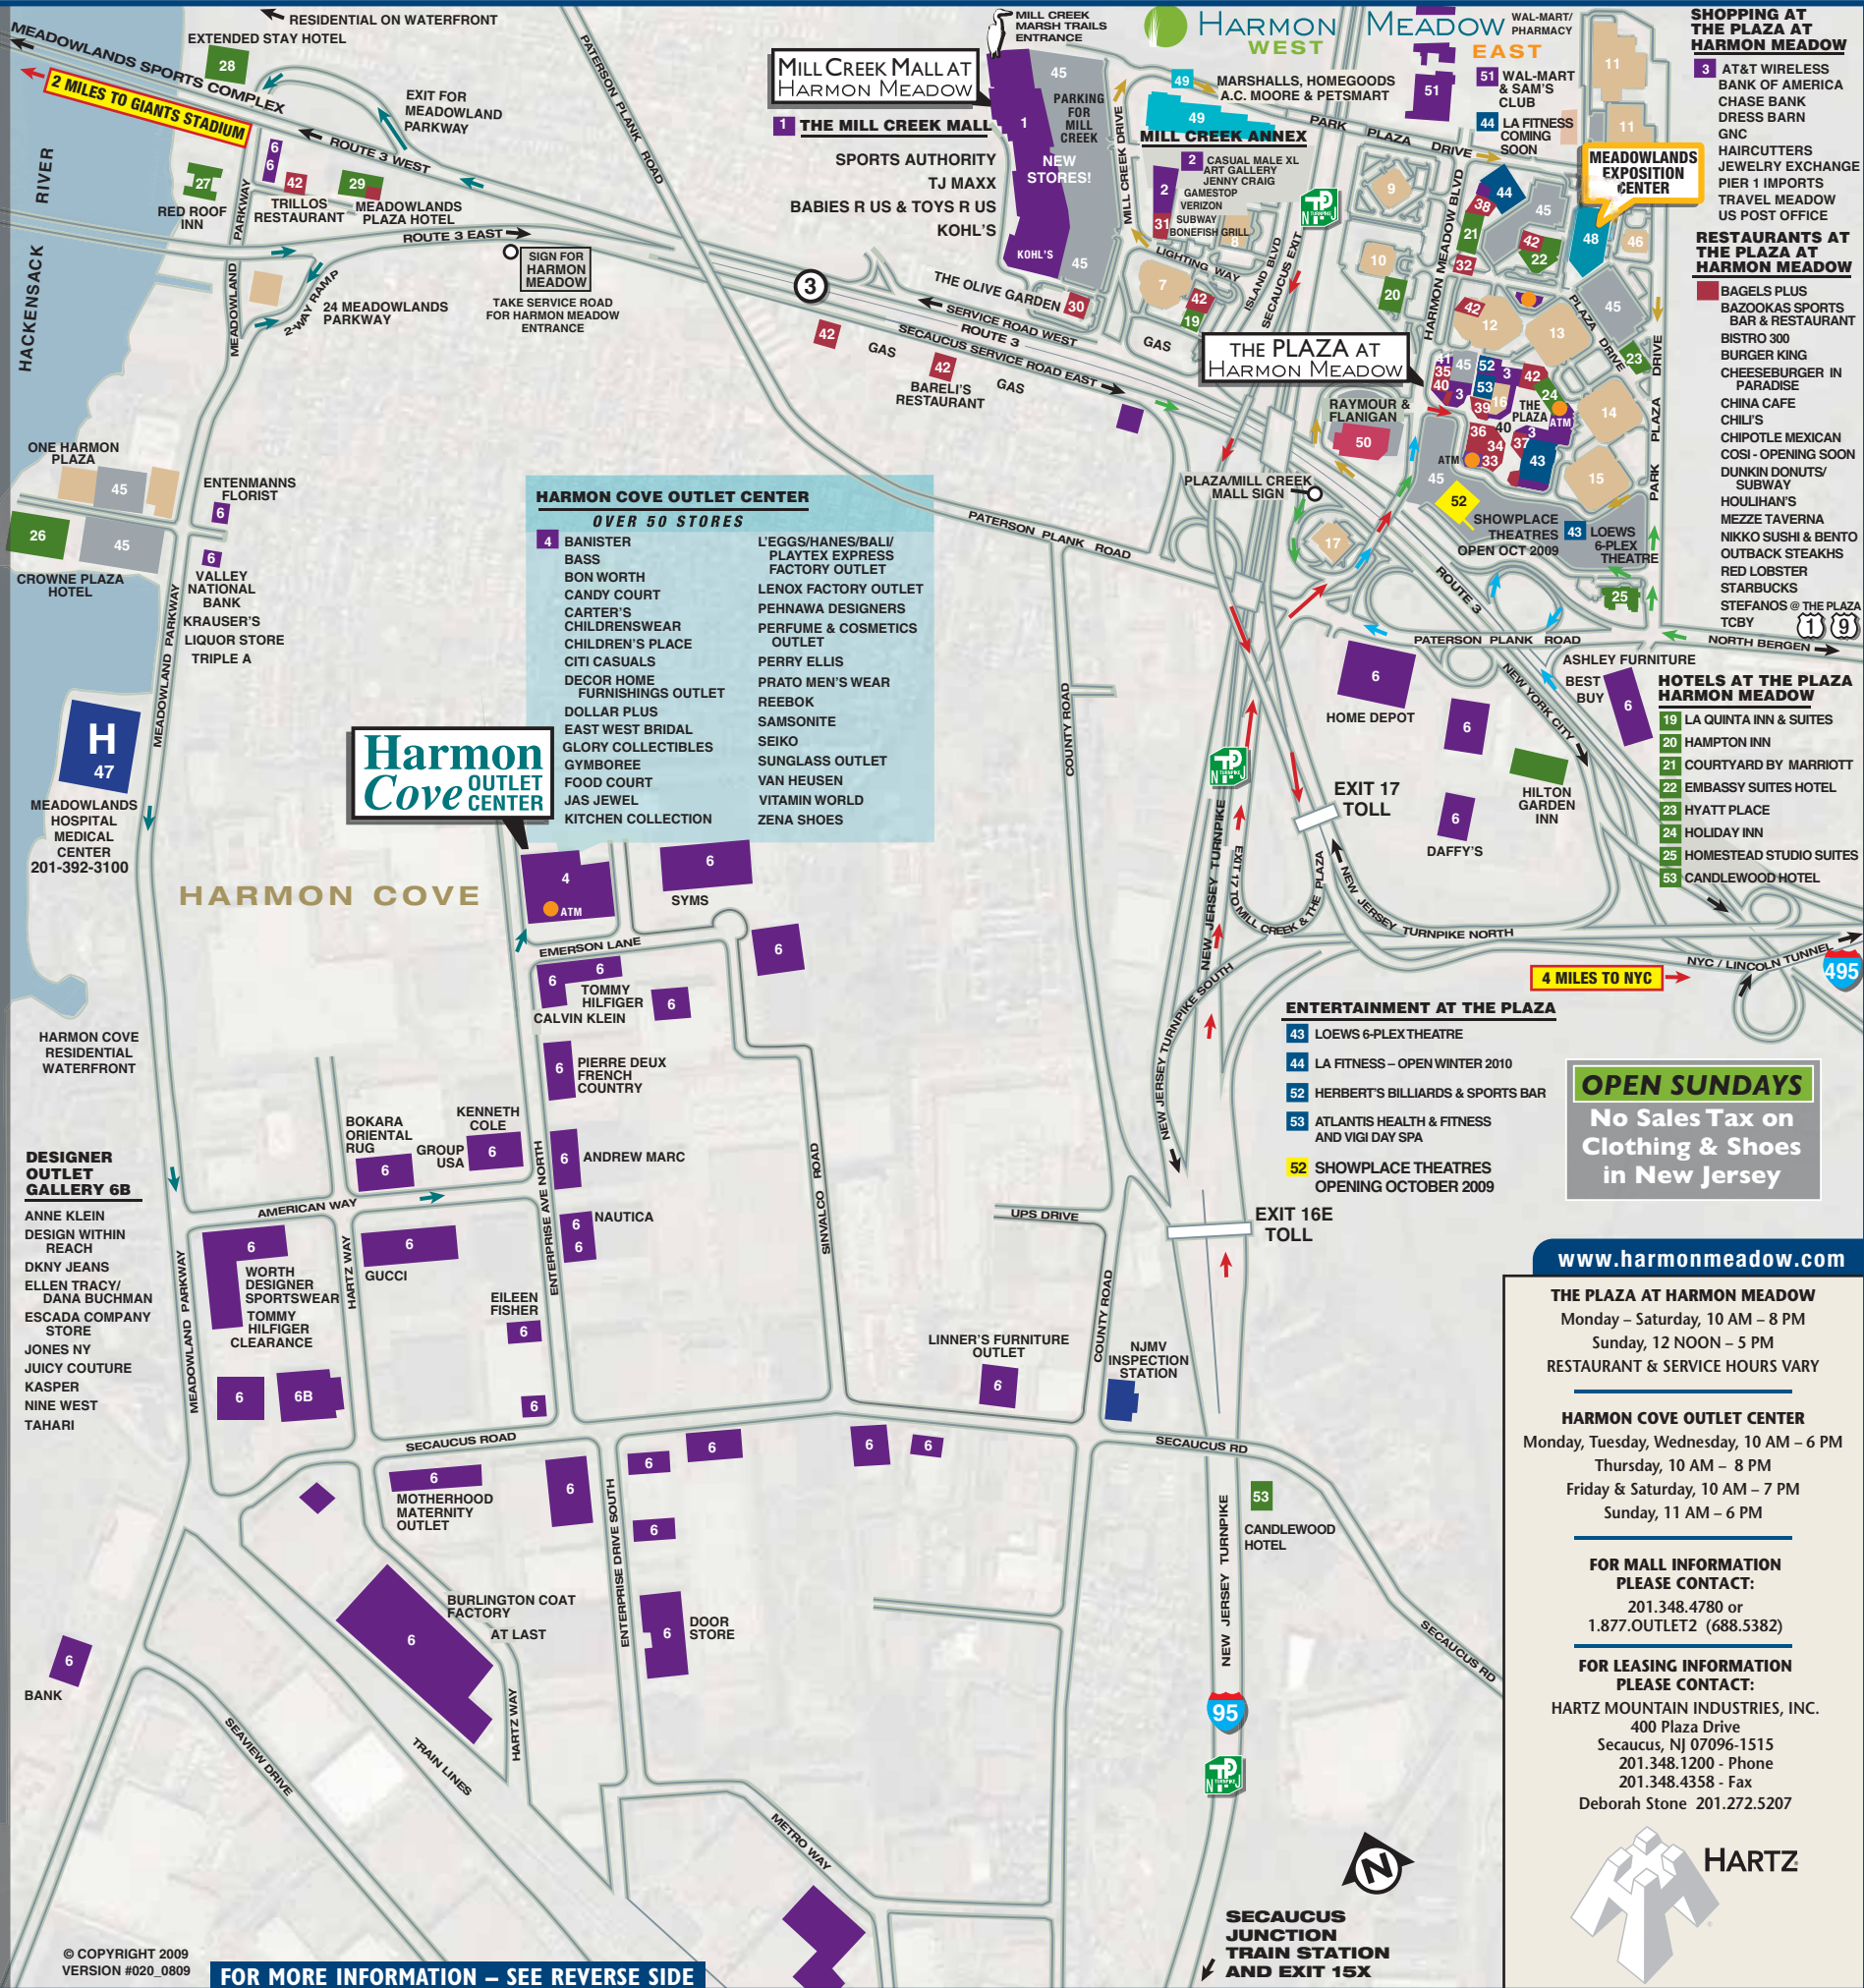

## Retail, Restaurant & Hotel Location Map

*You Will Find It All in Secaucus, NJ*

### HARMON COVE OUTLET CENTER

OVER 50 STORES

4 BANISTER	L'EGGS/HANES/BALI/PLAYTEX EXPRESS
BASS	FACTORY OUTLET
BON WORTH	LENOX FACTORY OUTLET
CANDY COURT	PEHNAWA DESIGNERS
CARTER'S	PERFUME & COSMETICS
CHILDRENSWEAR	OUTLET
CHILDREN'S PLACE	PERRY ELLIS
CITI CASUALS	PRATO MEN'S WEAR
DECOR HOME	REEBOK
FURNISHINGS OUTLET	SAMSONITE
DOLLAR PLUS	SEIKO
EAST WEST BRIDAL	SUNGLASS OUTLET
GLORY COLLECTIBLES	VAN HEUSEN
GYMBOREE	VITAMIN WORLD
FOOD COURT	ZENA SHOES
JAS JEWEL	
KITCHEN COLLECTION	

FOR MORE INFORMATION - SEE REVERSE SIDE

SECAUCUS JUNCTION TRAIN STATION AND EXIT 15X