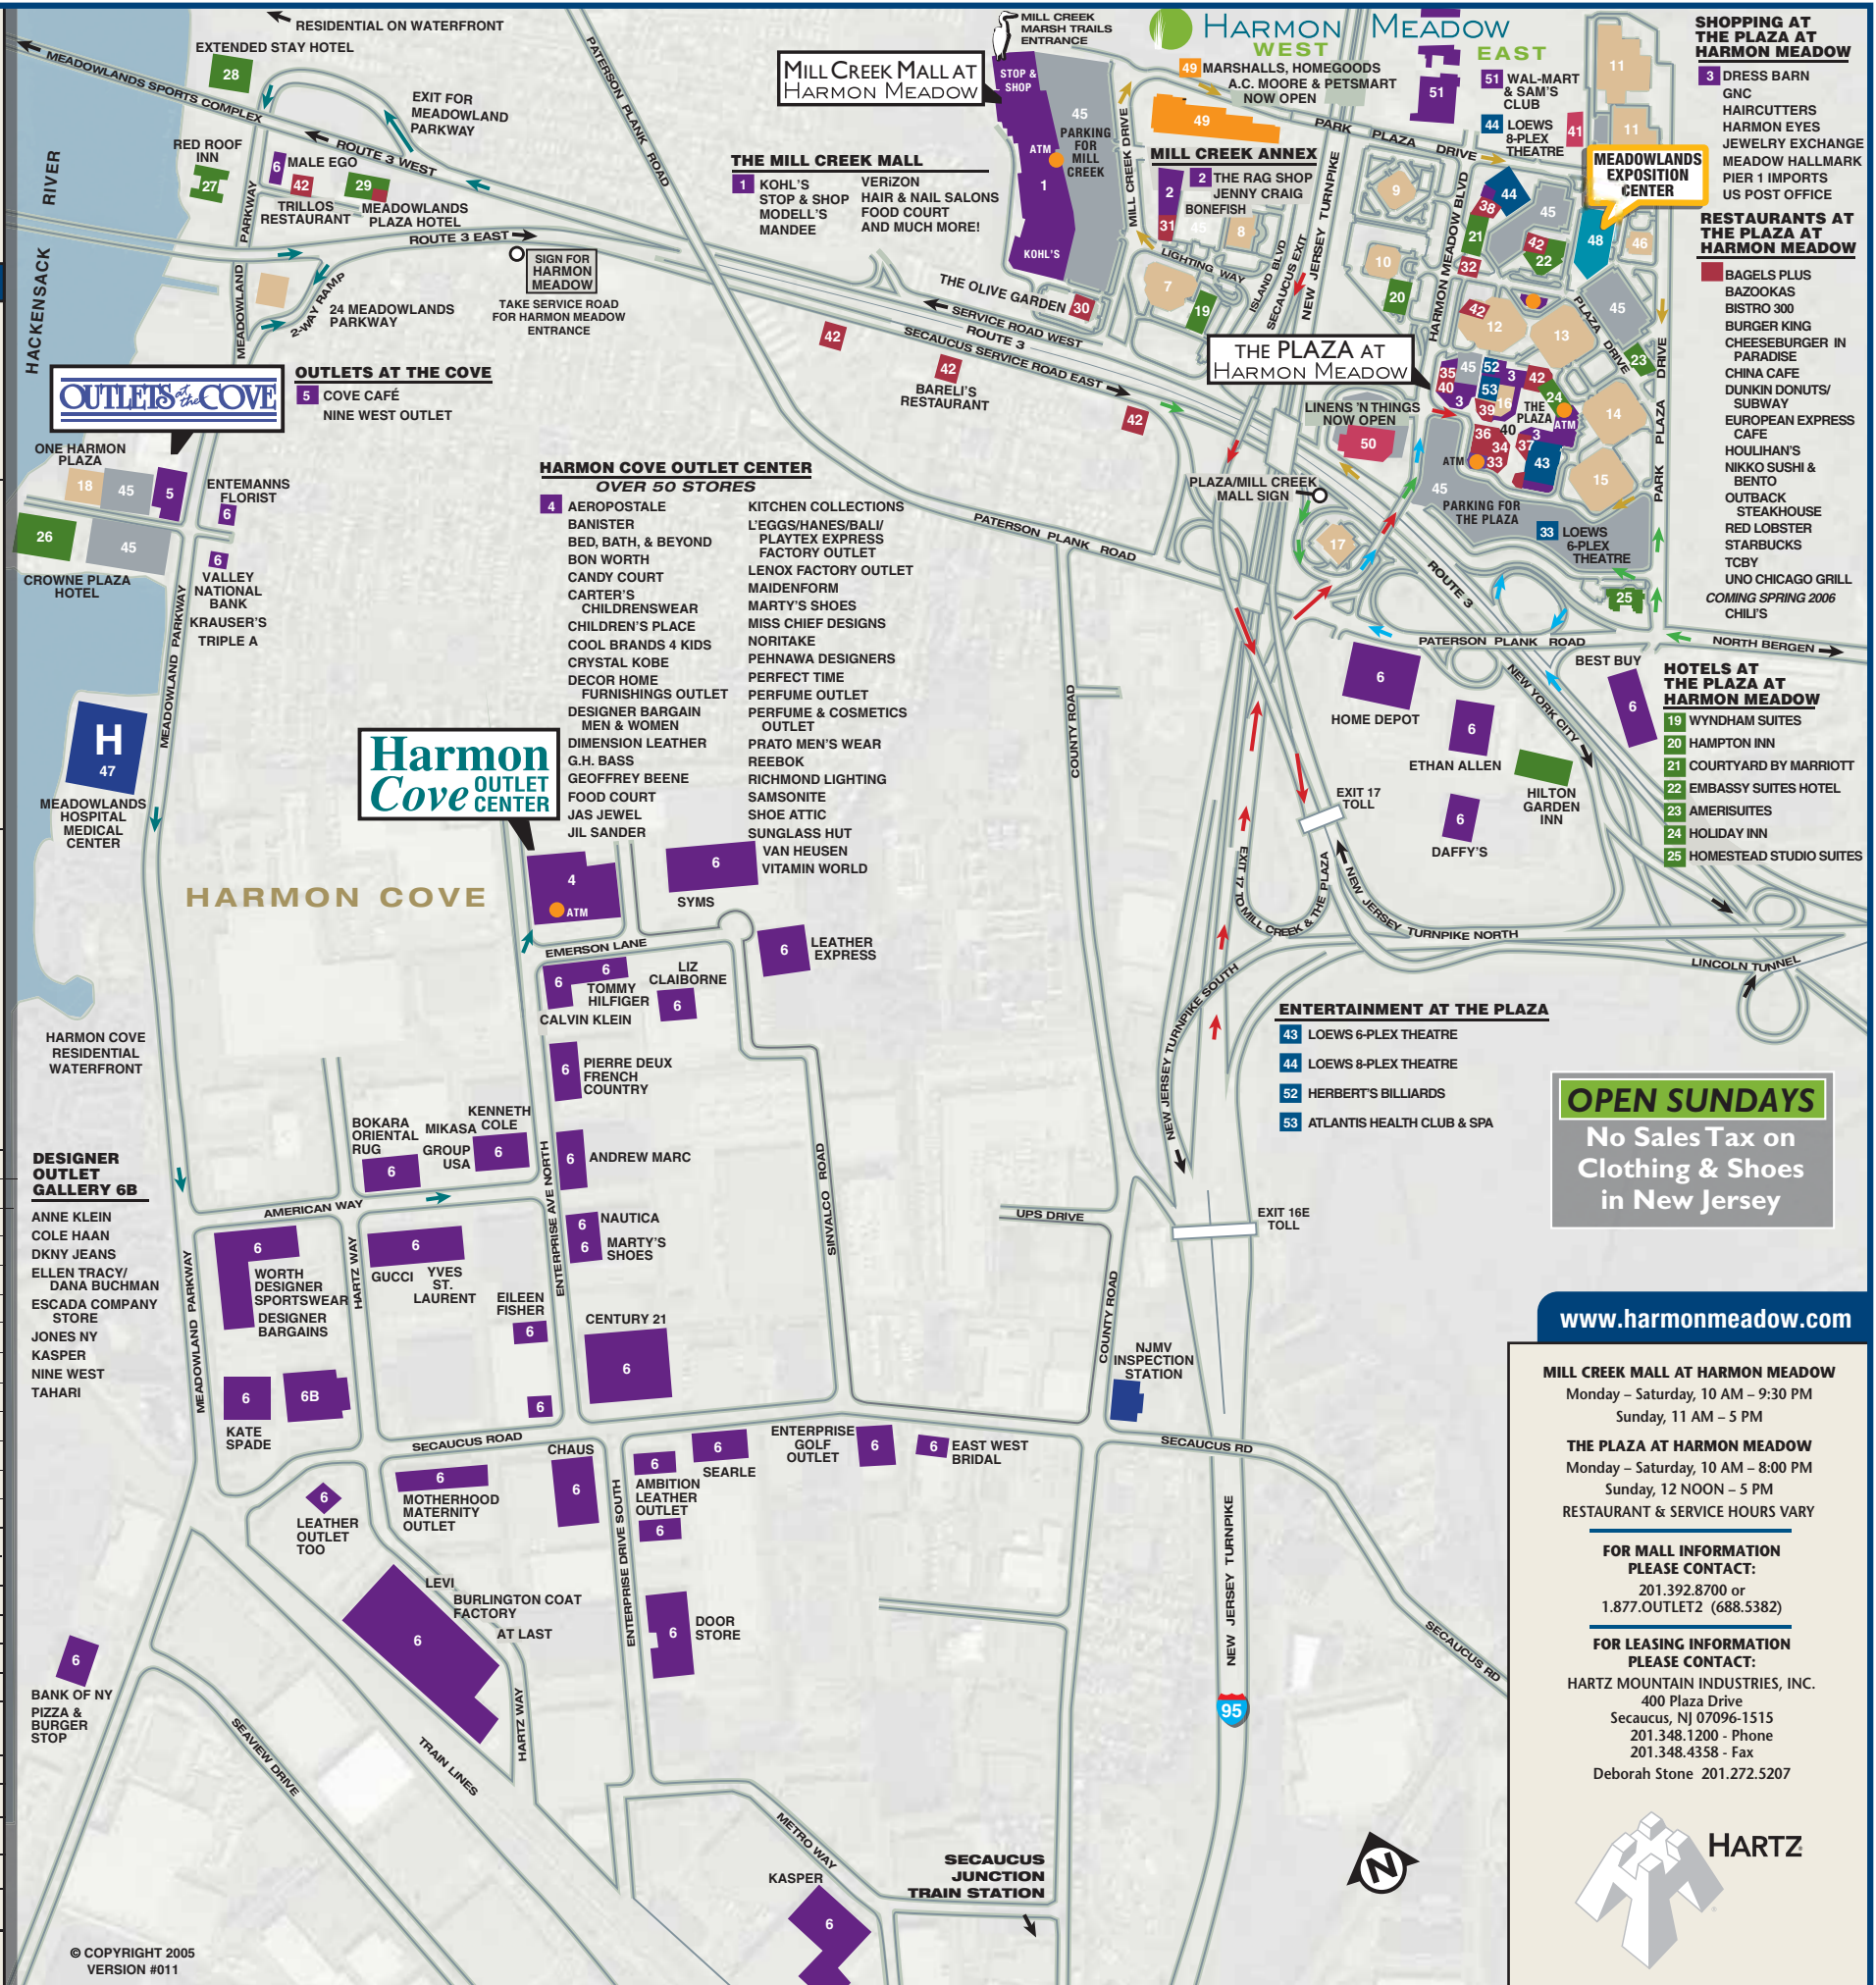

SECAUCUS

Retail, Restaurant & Hotel Location Map

You Will Find It All in Secaucus, NJ

LEGEND

- 1 RETAIL MILL CREEK MALL AT HARMON MEADOW
 - 2 RETAIL MILL CREEK ANNEX
 - 3 RETAIL THE PLAZA AT HARMON MEADOW
 - 4 RETAIL HARMON COVE OUTLET CENTER
 - 5 RETAIL OUTLETS AT THE COVE
 - 6 RETAIL OUTLET SHOPPING DISTRICT
 - 7 OFFICE 300 LIGHTING WAY
 - 8 OFFICE 100 LIGHTING WAY
 - 9 OFFICE 450 HARMON MEADOW BLVD
 - 10 OFFICE 300 HARMON MEADOW BLVD
 - 11 OFFICE 100 PARK PLAZA DR
 - 12 OFFICE 500 PLAZA DR / PLAZA CAFE
 - 13 OFFICE 400 PLAZA DR
 - 14 OFFICE 200 PLAZA DR
 - 15 OFFICE 100 PLAZA DR
 - 16 OFFICE 700 PLAZA DR
 - 17 OFFICE GATEWAY PLAZA
 - 18 OFFICE ONE HARMON PLAZA
 - 19 HOTEL WYNDHAM MEADOWLANDS SUITES
 - 20 HOTEL HAMPTON INN
 - 21 HOTEL COURTYARD BY MARRIOTT
 - 22 HOTEL EMBASSY SUITES HOTEL
 - 23 HOTEL AMERISUITES
 - 24 HOTEL HOLIDAY INN
 - 25 HOTEL HOMESTEAD STUDIO SUITES
 - 26 HOTEL CROWNE PLAZA HOTEL
 - 27 HOTEL RED ROOF INN
 - 28 HOTEL EXTENDED STAY HOTEL
 - 29 HOTEL MEADOWLANDS PLAZA HOTEL
 - 30 THE OLIVE GARDEN 201.867.3543
 - 31 BONEFISH GRILL 201.864.3004
 - 32 OUTBACK STEAKHOUSE 201.601.0077
 - 33 HOULIHAN'S 201.330.8856
 - 34 UNO CHICAGO GRILL 201.392.9090
 - 35 CHEESEBURGER in PARADISE 201.392.0500
 - 36 RED LOBSTER 201.583.1902
 - 37 EUROPEAN EXPRESS CAFE 201.271.1900
 - 38 BAZOOKAS BAR/RESTAURANT 201.223.1234
 - 39 CHIL'S OPEN SPRING 2006
 - 40 STARBUCKS 201.223.4924
 - 41 TBA
 - 42 MORE RESTAURANTS
 - 43 LOEWS 6-PLEX THEATRE 201.866.6161
 - 44 LOEWS 8-PLEX THEATRE 201.902.9200
 - 45 PARKING
 - 46 HARMONY CHILD CARE CENTER
 - 47 MEADOWLANDS MEDICAL CENTER
 - 48 MEADOWLANDS EXPOSITION CENTER
 - 49 MARSHALLS, HOMEGOODS & A.C. MOORE, PETSMA RT with PET HOTEL - NOW OPEN
 - 50 LINENS 'N THINGS - NOW OPEN
 - 51 WAL-MART & SAM'S CLUB
-  ARROWS TO THE PLAZA & MILL CREEK
 ARROWS TO HARMON COVE & OUTLETS
 NJ Transit Bus Line - #85, 320, 78, 2, 129 & 772
 Toll Free Number - 1.800.626.RIDE
 Shuttle Service to & from Secaucus Junction Train Station 201.939.4242